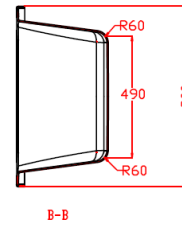

### Technical Specifications

Size: 1800\*800

Weight: 23.25kg

Finish: European White

Material: Lucite

Displaced Capacity: 98 litres (bath capacity less than 70litres)

Compliance: BS EN 14516:2006

A-A

C  
SCALE 1:2

D  
SCALE 1:2