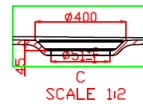

### Technical Specifications

Size: 1800\*800

Weight: 23.25kg

Finish: European White

Material: Lucite

Displaced Capacity: 98 litres (bath capacity less than 70litres)

Compliance: BS EN 14516:2006

A-A

C  
SCALE 1:2

D  
SCALE 1:2