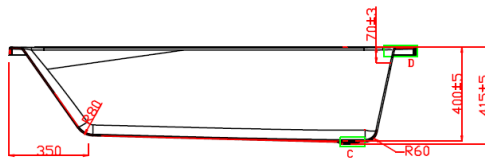

### Technical Specifications

Size: 1800\*800

Weight: 23.25kg

Finish: European White

Material: Lucite

Displaced Capacity: 98 litres (bath capacity less than 70litres)

Compliance: BS EN 14516:2006

A-A

C  
SCALE 1:2

D  
SCALE 1:2