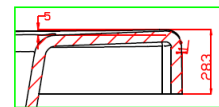

### Technical Specifications

Size: 1800\*800

Weight: 23.25kg

Finish: European White

Material: Lucite

Displaced Capacity: 98 litres (bath capacity less than 70litres)

Compliance: BS EN 14516:2006

A-A

C  
SCALE 1:2

D  
SCALE 1:2