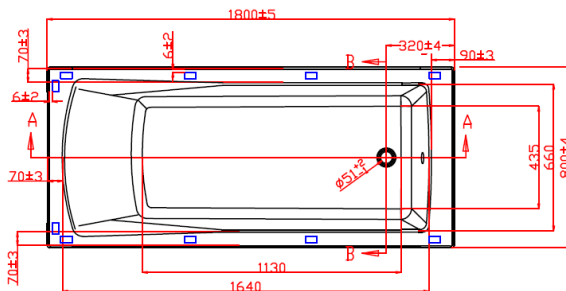

### Technical Specifications

Size: 1800\*800

Weight: 23.25kg

Finish: European White

Material: Lucite

Displaced Capacity: 98 litres (bath capacity less than 70litres)

Compliance: BS EN 14516:2006

A-A

C  
SCALE 1:2

D  
SCALE 1:2